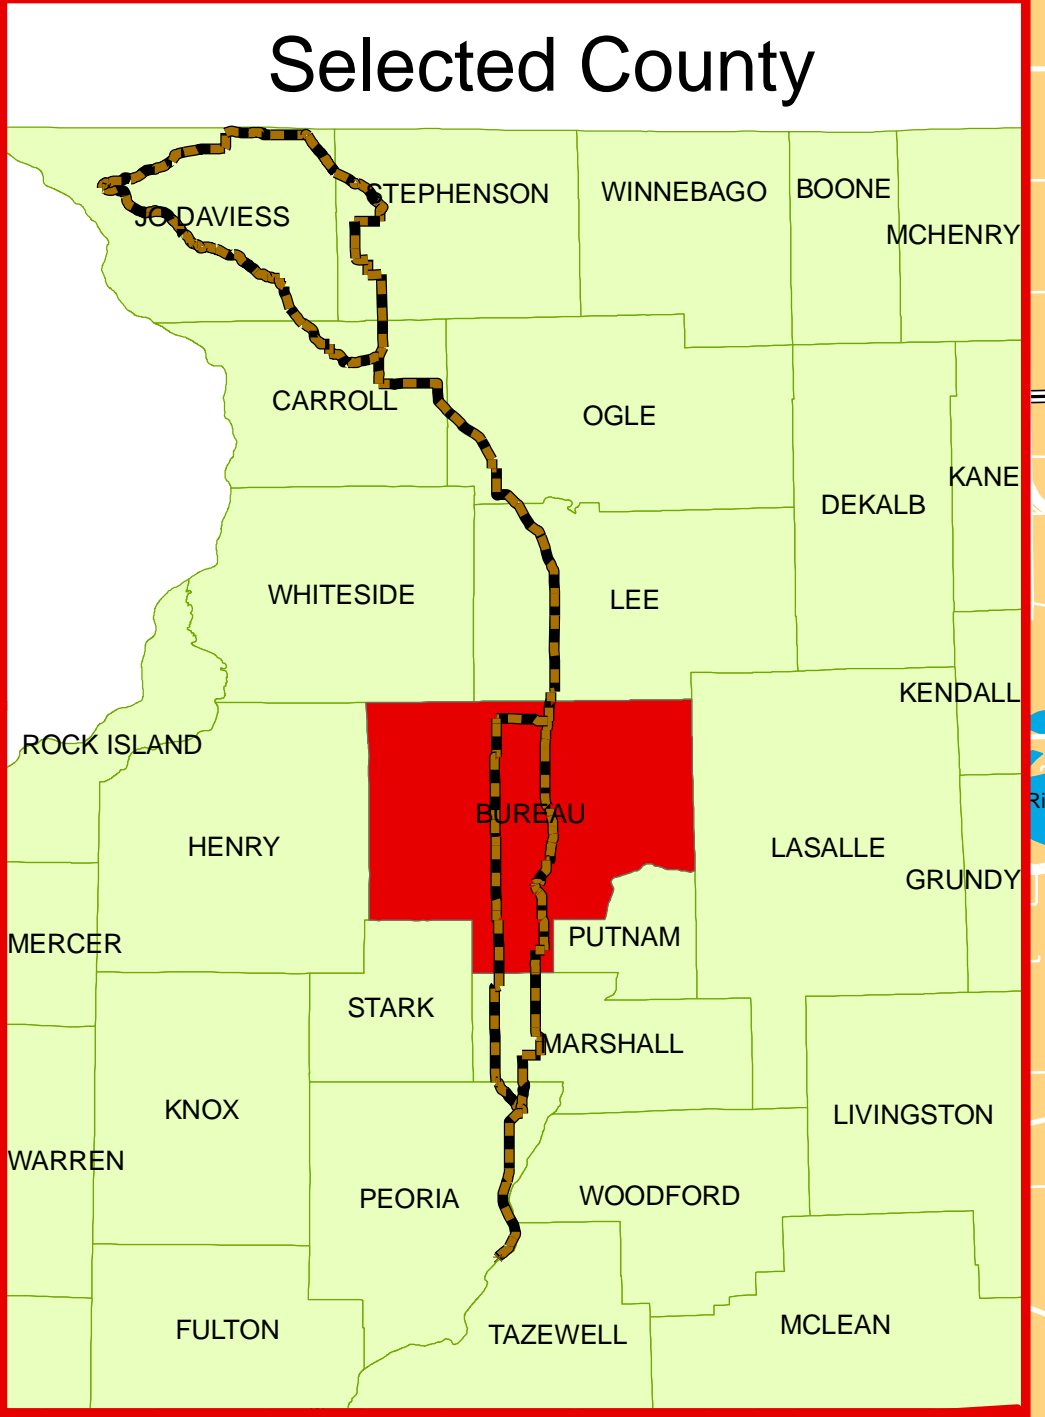

# Galena Trail: Bureau County

**Legend**

- Galena Trail
- Counties
- Illinois Cities

Map produced by Tri-County Regional Planning Commission  
04/20/07

Knox

Marshall

Putnam

Bureau

Henry

De Kalb

Stark