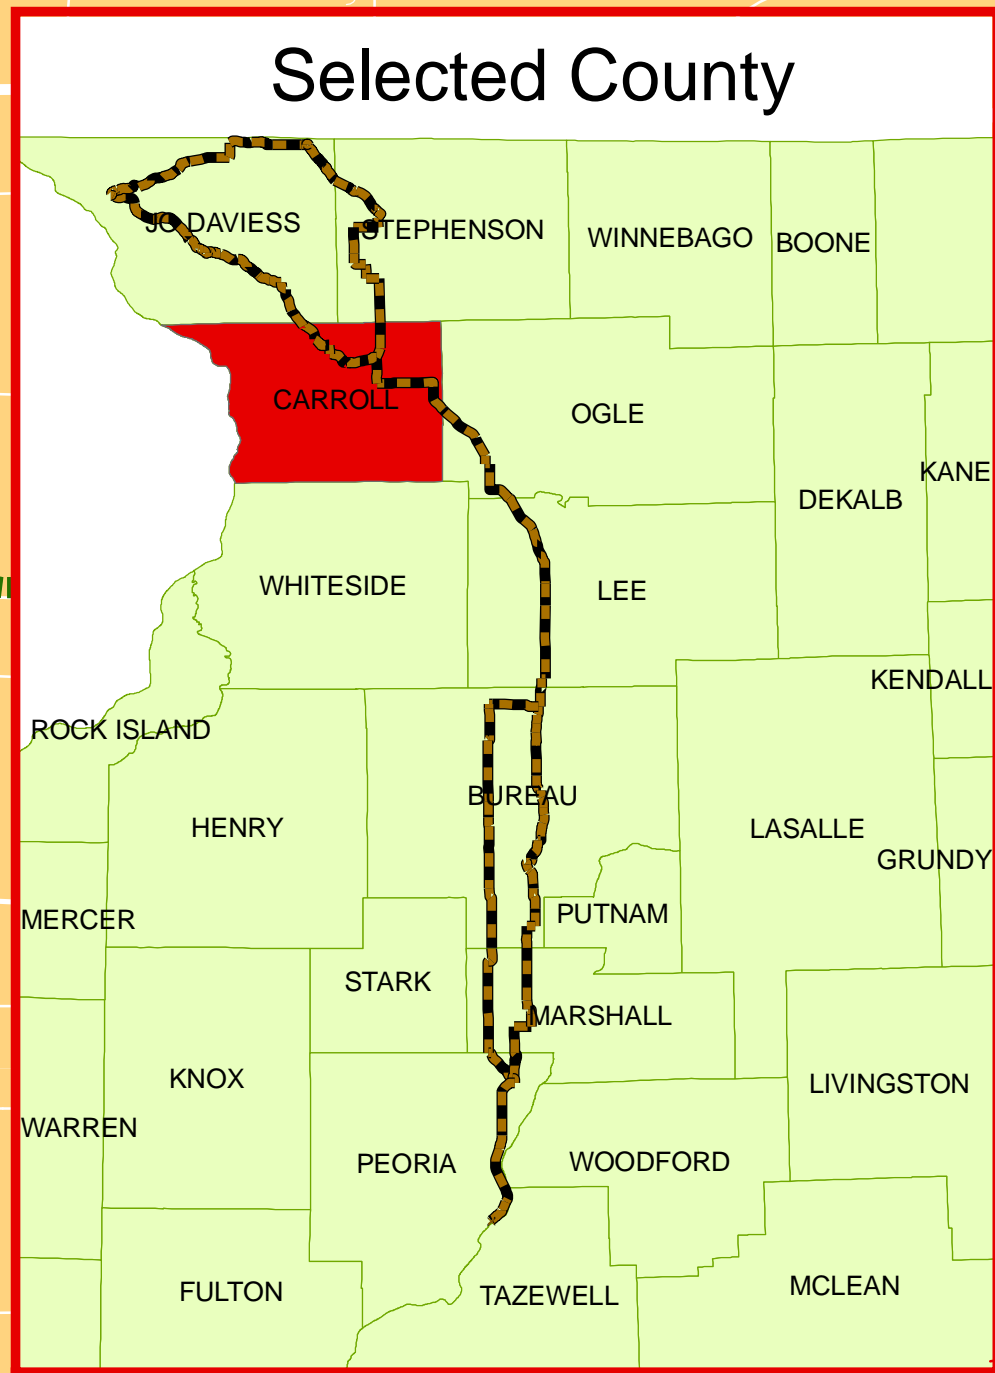

# Galena Trail: Carroll County

Jo Daviess

Stephenson

Jackson

Carroll

Ogle

### Legend

-  Galena Trail
-  State Line
-  COUNTIES
-  Illinois Cities

Map produced by Tri-County Regional Planning Commission  
04/20/07

Whiteside