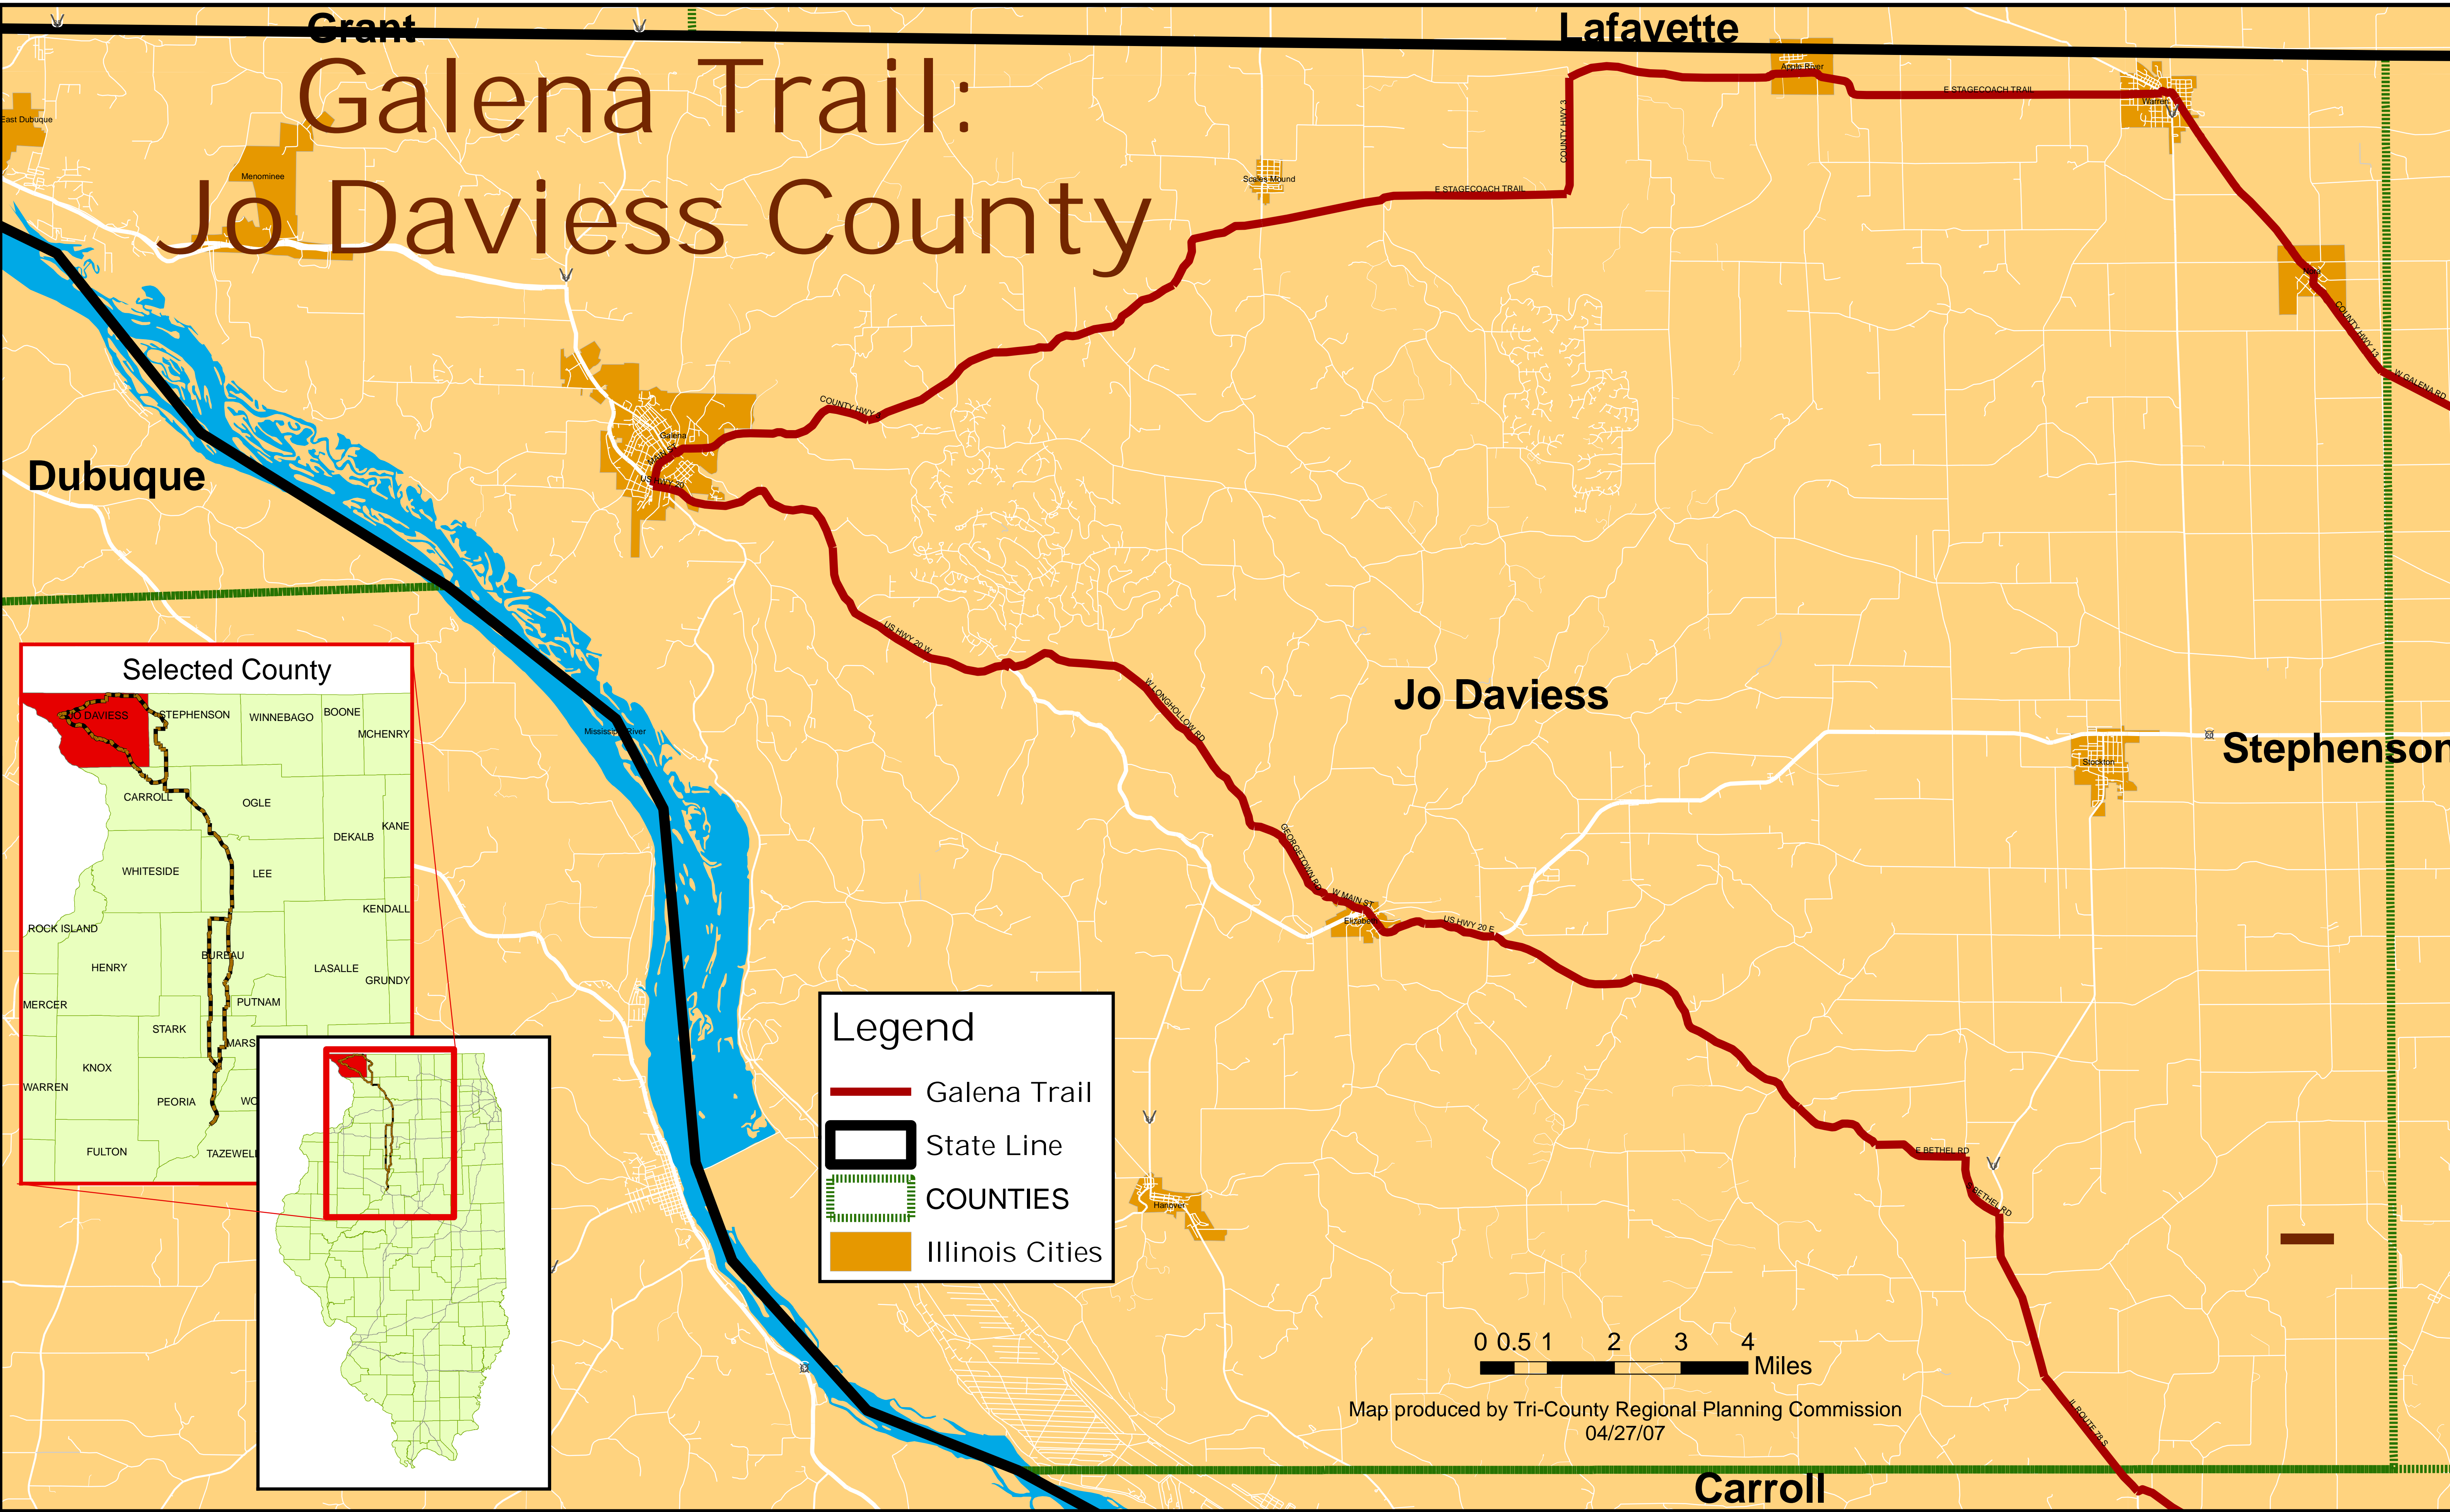

# Galena Trail: Jo Daviess County

**Legend**

- Galena Trail
- State Line
- COUNTIES
- Illinois Cities

0 0.5 1 2 3 4 Miles

Map produced by Tri-County Regional Planning Commission  
04/27/07

Carroll