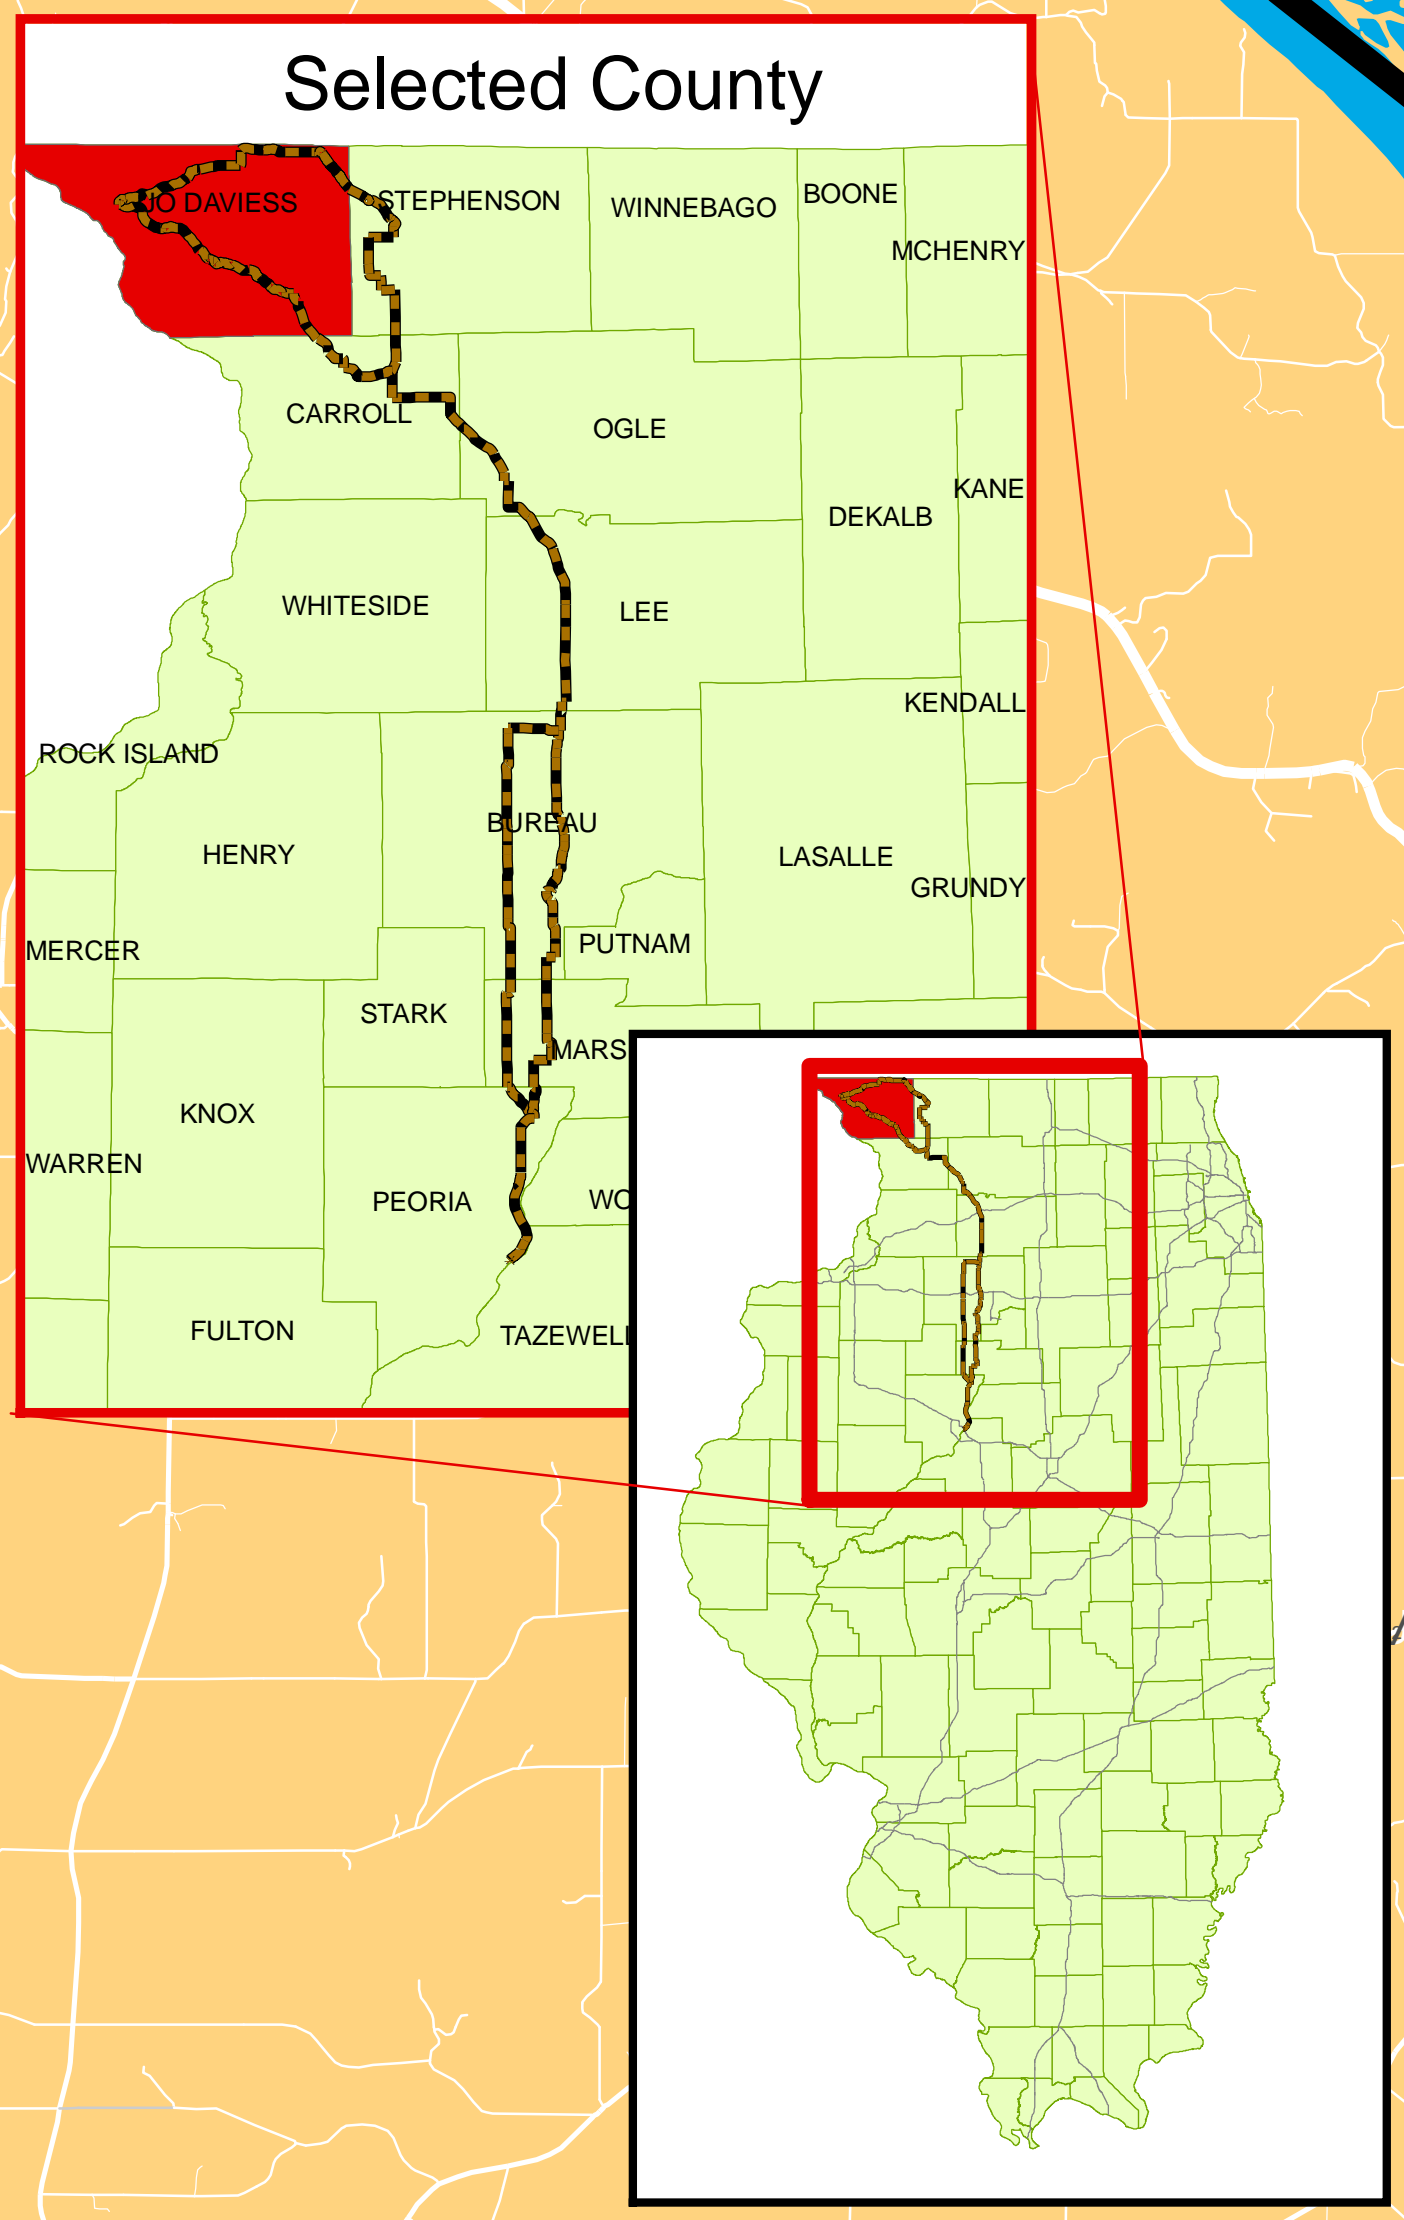

# Galena Trail: Jo Daviess County

**Legend**

- Galena Trail
- State Line
- COUNTIES
- Illinois Cities

0 0.5 1 2 3 4 Miles

Map produced by Tri-County Regional Planning Commission  
04/27/07

Carroll